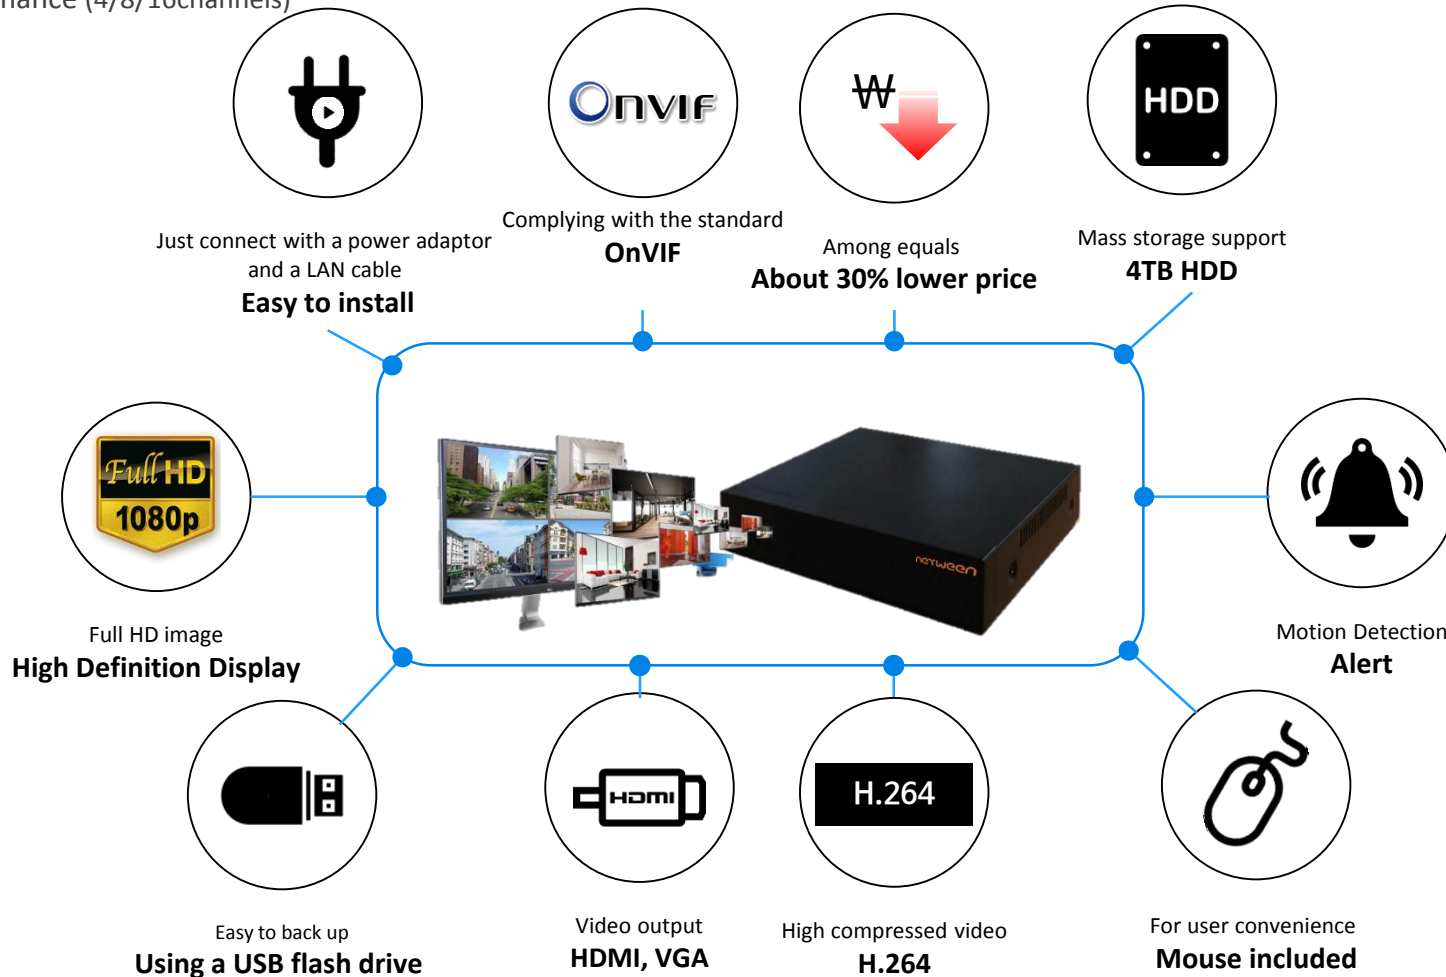

06

Coupling with CCTV

07

Specification

ONVIF

01

The features of Netween NVR at a glance

The features of Netween NVR at a glance

Perfect match with CCTV, Netween NVR

Economical price,
Rational choice
The best performance (4/8/16channels)

ONVIF

02

Why you should pay attention to
Netween NVR?

Cost effective, Netween NVR

Performance

- OnVIF
- Expandable up to 4TB
- Monitoring 8 channels simultaneously
- Plug & play
- To save faster with H.264 video compression

- **30%** lower price in class

Price

The best performance and reasonable price – That's Netween's NVR

30% lower price in class, OnVIF available, expandable up to 4TB , comparable to Full HD monitor – fully equipped with performance that customer needs