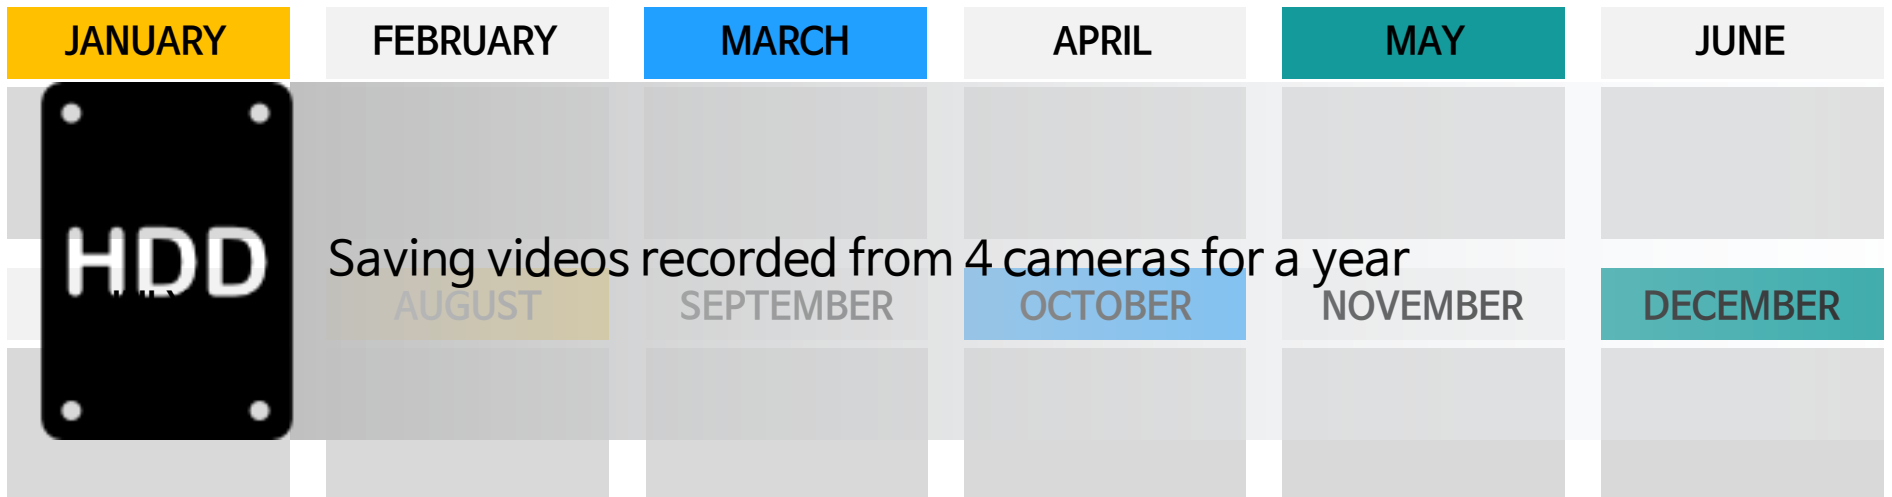

Long term recording with 4TB HDD

CALENDAR

Stable and efficient ways of long term recording functions

# of Camera	1TB HDD	2TB HDD	4TB HDD
1	400 days (12 months)	800 days (26 months)	1600 days (53 months)
2	200 days (6 months)	400 days (12 months)	800 days (26 months)
3	130 days (4 months)	265 days (8 months)	530 days (17 months)
4	100 days (3 months)	200 days (6 months)	400 days (12 months)

* Based on average office use