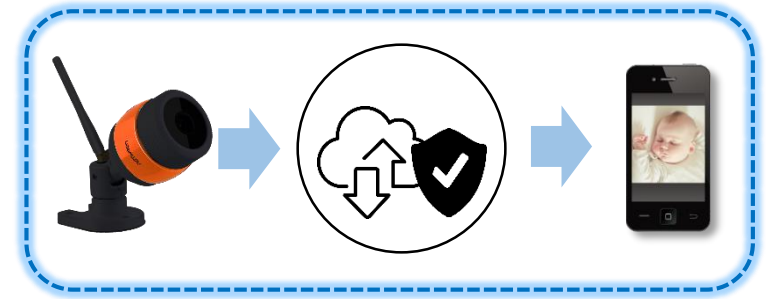

Do you think servers shared by many companies are secure?

We dedicated server for "Cube" guarantees security and safety.

Secure Server, uninterrupted video streaming

Netween Inc.'s own server will keep your video secure.

For uninterrupted video streaming, Netween Inc. services and maintains the server.

With "Cube" app, you can continuously monitor video streaming.