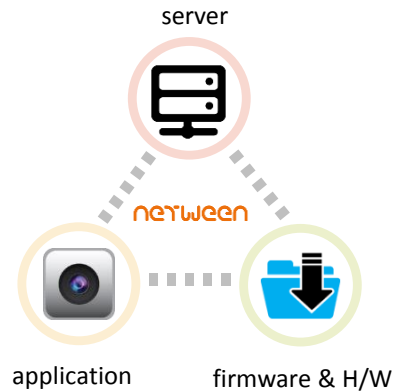

New Business Model

1

Product Sales

total solution

- Netween Inc. develop server, app, firmware, hardware
- Connecting with the personnel security camera.