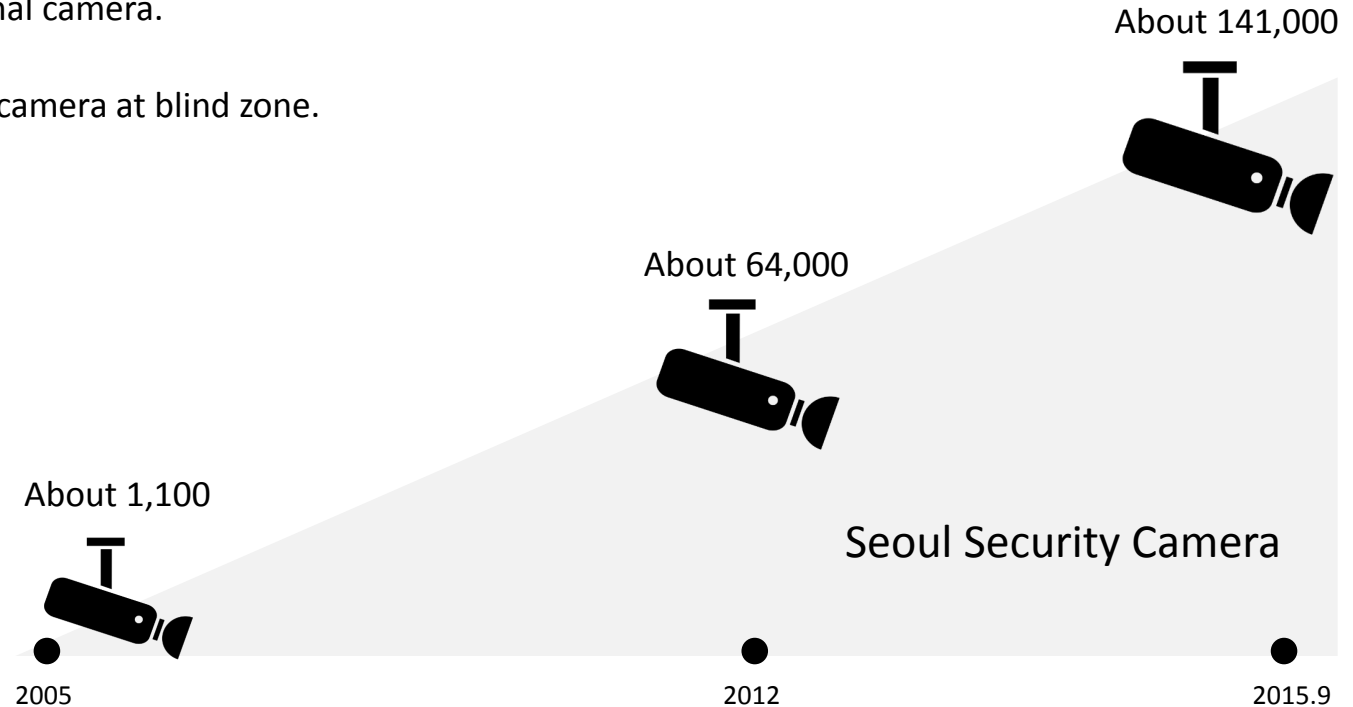

Violent crimes on rise and effectiveness of security camera

As violent crimes increase, more security camera are installed in public spaces.

Just Installation of security cameras at many towns prove the crime prevention.

These news titles say how effective a security camera installation is.

- Adoption of CSI and 3 fold increase of security camera at Busan. Violent crime down, arrest rate up.
- Secho-gu established Female Security Zone installed $75,000 worth of surveillance camera.
- Gangnam-gu installed 82 additional camera.
- Yeosu-si, installed 106 additional camera at blind zone.