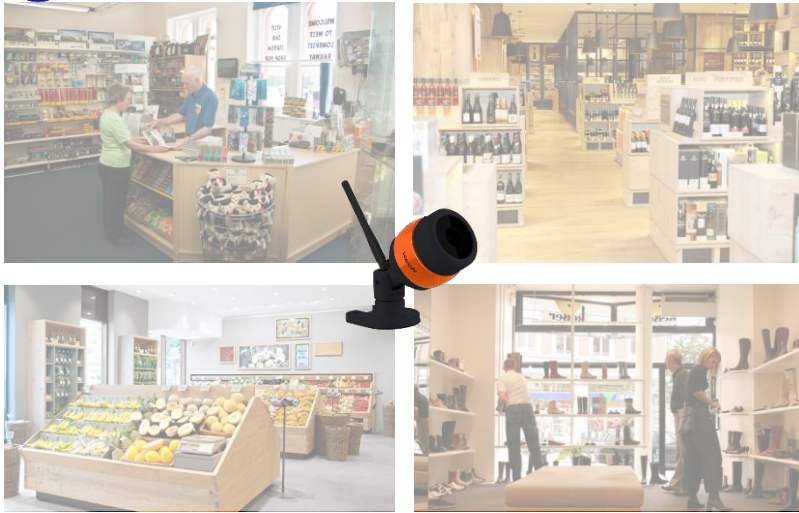

ONVIF

Recording on PC 24/7

You can connect NVR(network video recorder)