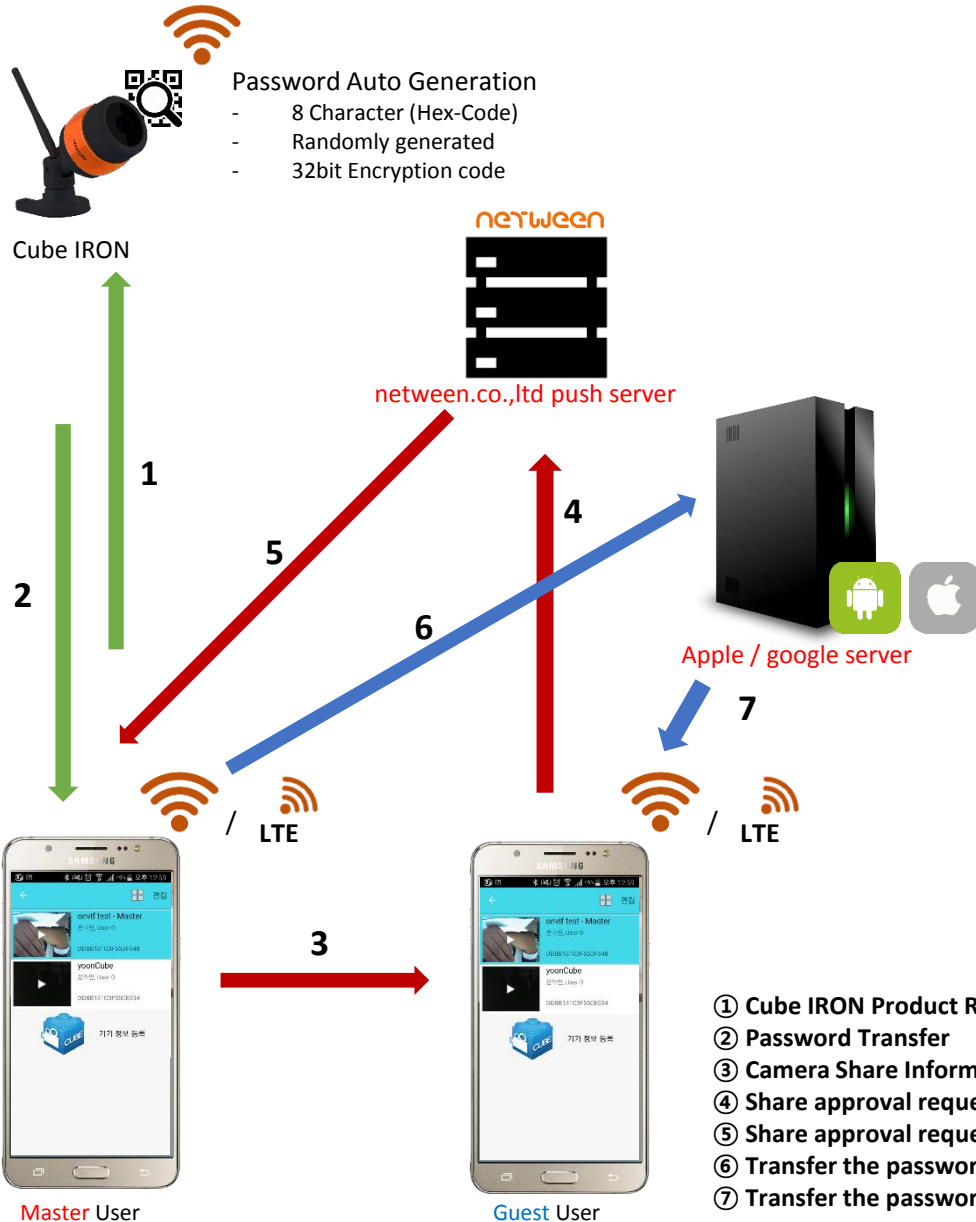

When you have given the wrong change back at convenience store, when you wonder what your children is doing, zoom over 4 times through digital zoom panning function.

### Installing any direction

App has upside down function.

You can control the direction on the app.

IR –Array, ten times stronger than IR –LED

Large IR-ARRAY at both side of camera enhances night vision capability.

# Enhanced security for password

**Password Auto Generation**

- 8 Character (Hex-Code)
- Randomly generated
- 32bit Encryption code