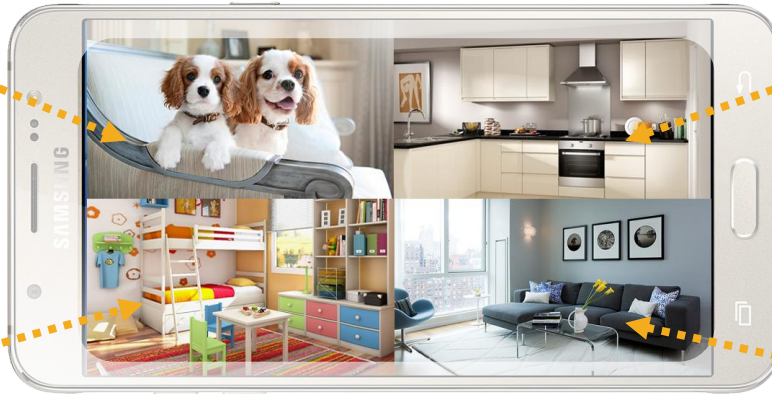

## Check several cameras in one screen

You don't have to check one by one individually. App 'netween cube' allows you to simultaneously monitor up to four quad screen.

64GB SD card help your recording.

It is two times longer recording length than 32GB.