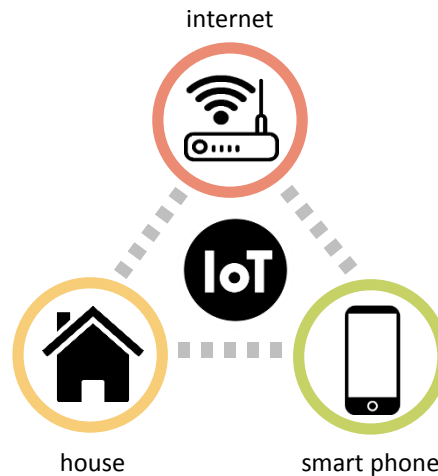

Convergence Product

Security Camera with IoT

- IoT CUBE
  Personnel security camera with IoT
- Controlling the house at out side.