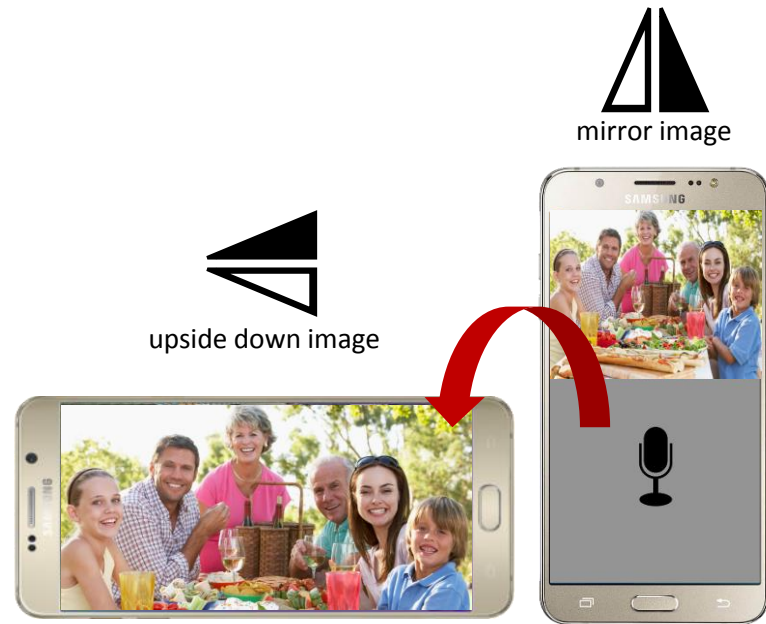

With live streaming you can protect privacy but still share memorable moments.

You can use the URL only one time. It can't be copied and pasted.

# Between Cube IRON can be seen in a bigger image in details

Enlarge the part that you want to see.

Can you not see clearly at the screen? Enlarge the part at Cube App.

You can see the part that you want to see in a bigger image.

When you have given the wrong change back at convenience store, when you wonder what your children is doing, zoom over 4 times through digital zoom panning function.

### Installing any direction

App has upside down function.

You can control the direction on the app.

IR –Array, ten times stronger than IR –LED

Large IR-ARRAY at both side of camera enhances night vision capability.