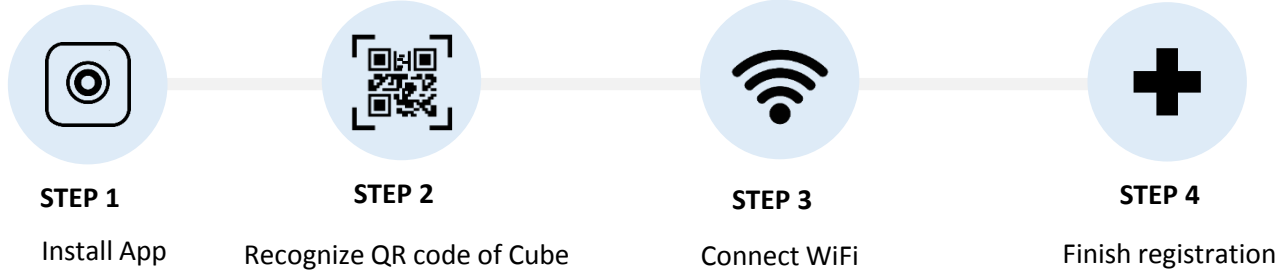

### Ethernet

Ethernet

# Ease of registering

Cube  
IRON

Install App with QR code: 1min

Installation of “Cube” app is simple.

QR code Recognition at either Google Play or Apple app store.