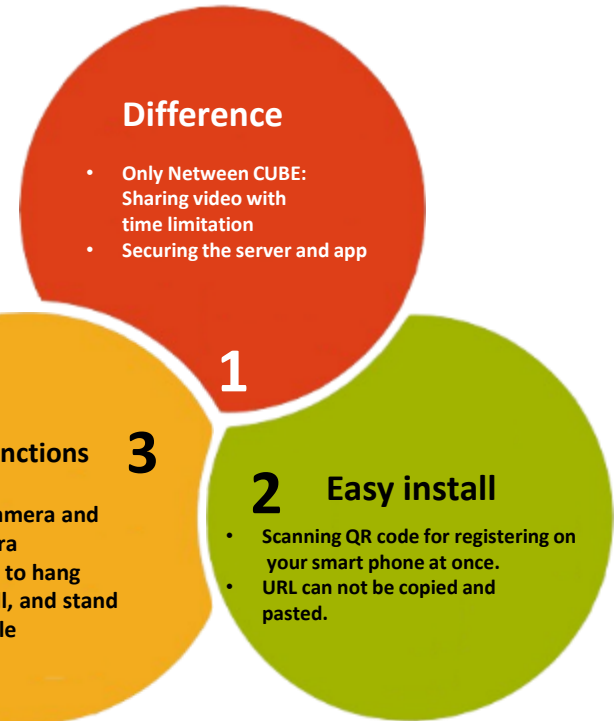

Netween Inc.'s technology

Netween Inc.'s individual way

Total solution made by Netween Inc.

We developed this solution by ourselves.

Based on our technical skills, we can upgrade sustainably.